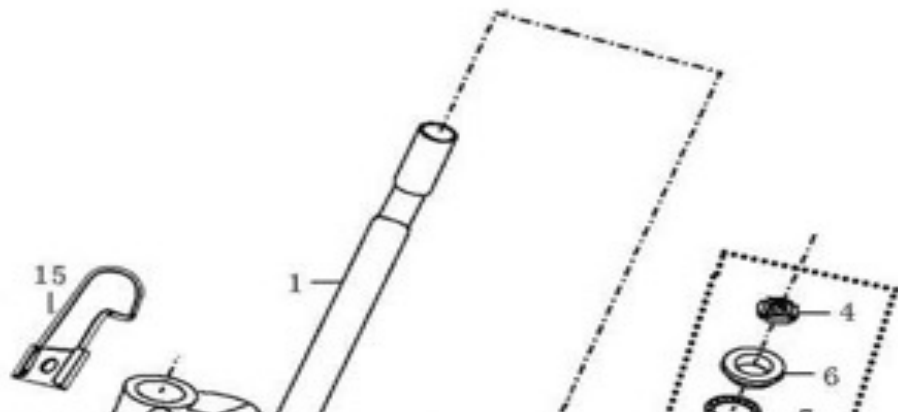

NO.	Part NO.	New NO.	Old NO.	Description	QTY
1	1170404-1	[701838	700460	Fuel Level Sensor Comp.	1
2	2170104-2	[701839	700461	Oil Seal Gasket for Sensor	1
3	2170104-1	[701840	700462	Block Cap, Sensor	1
4	1170401-2	[700463	700463	Fuel Tank Assy (with carbon tank)	1
4A	1170401-1	[700564		Fuel Tank Assy(without carbon tank)	1
5	9050606012-5	[706104		Flange Bolt, M6×12	3
6	9050606016-5	[706105		Flange Bolt, M6×16	4
7	9070506001-5	[706101		Flange Nut, M6	4
8	1030407-1	[700464	700464	Block Holder, Fuel Tank	1
9	1170405-1	[700594	700465	Fuel Valve Assy (Automatic imbibition)	1
10	1170406-1	[700466	700466	Fuel Tube φ10×φ5	3
11	1170407-1	[700467	700467	Fuel Filter	1
12	1170408-1	[700308	700468	Clip, φ10(1mm)	6