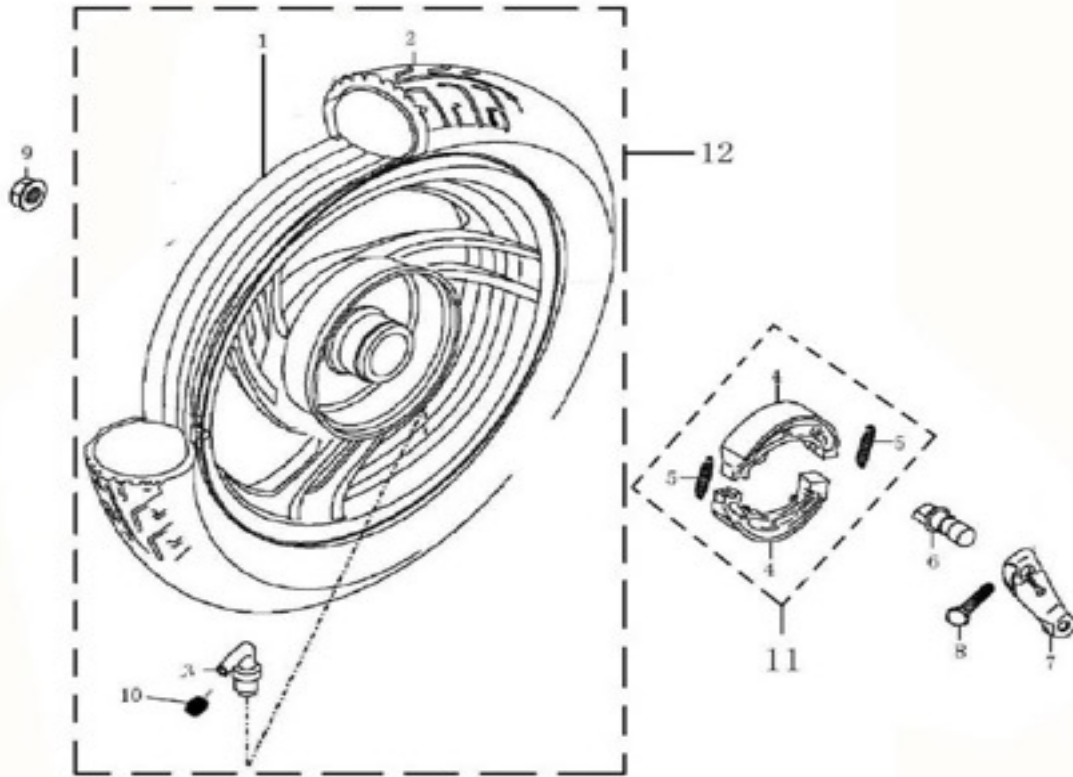

5	2040201-2	[700207	700207	Bearing 6300RS	1
6	2040201-2	[700207	700207	Bearing 6300RS	1
7	2040201-3	[700252	700252	Oil seal ,20-35-7	1
8	1090407-1	[701892	700496	Brake Disc. Assy, Front Wheel φ155	1
9	8010608025-4	[700253	700253	Inner Hex Bolt, M8×25	3
10	2090408-4	[706163		Bush, φ10×φ20×20	1
11	9080710001-5	[706177		Flange Lock Nut M10	1

NO.	Part NO.	New NO.	Old NO.	Description	QTY
1	1040402-4(128)	[701904	700615	Rim, Rear Wheel 2.15-10	1
2	1040502-2	[700493	700493	Tyre, Rear Wheel 3.50-10(CST)	1
3	1040501-1	[701818	700494	Tubeless Valve	1