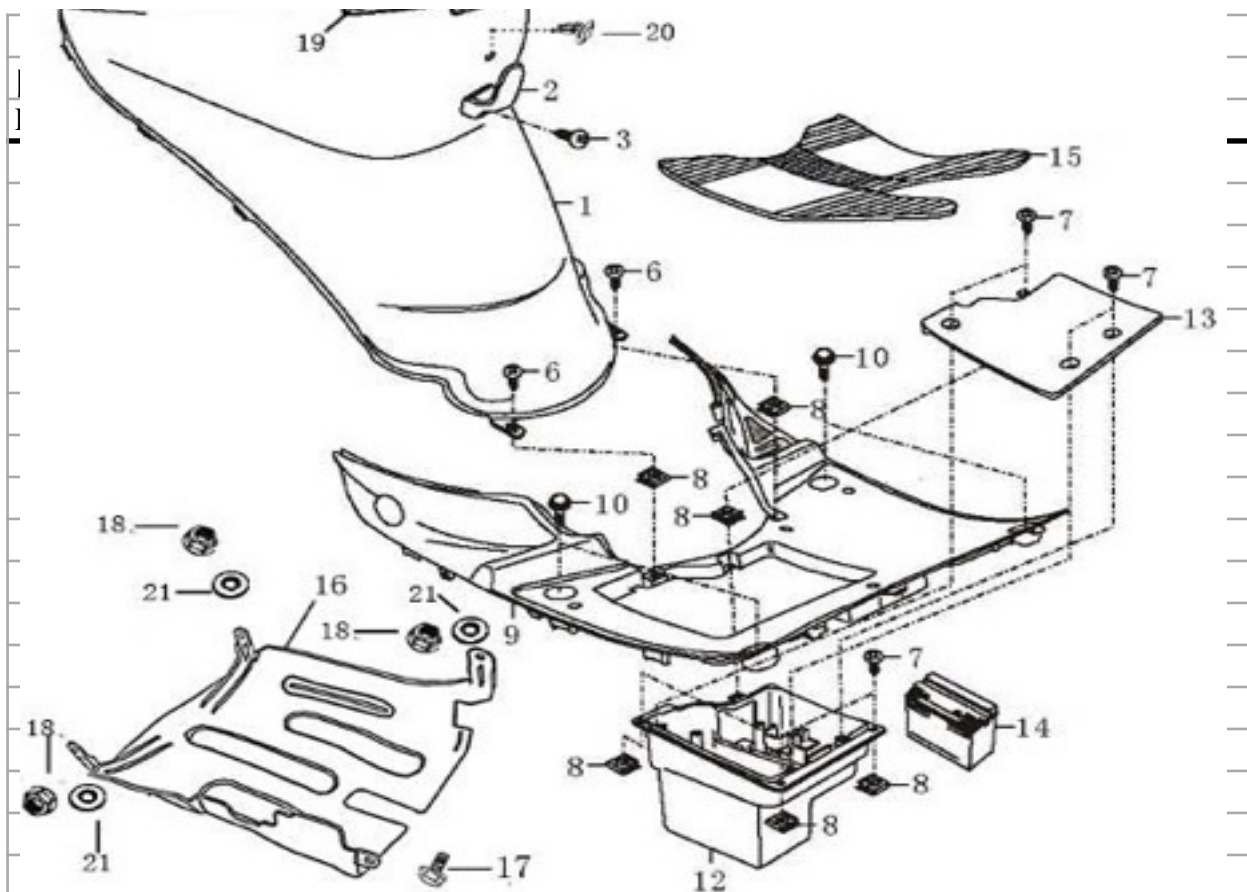

NO.	Part NO.	New NO.	Old NO.	Description	QTY
1	1010410	[700429	700429	Front Cover, Luggage Cabinet	1
2	1010404-2	[700430	700430	Hook, Helmet,(big)	1
3	9050606016-5	[706105		Flange Bolt, M6×16	1
4	9101506016-5	[706138		Spherical Screw (with Slot), M6×16	1
5	8010406001-5	[706168		Clamp, M6	1
6	9111748016-5	[706134		Screw, Tapping ST4.8×16	9
7	9170106018-5	[706154		Plain Washer, φ6×φ18	3
8	8011042001-5	[706170		Clamp, 4.2mm	6
9	1010405	[700431	700431	Footrest Base Panel	1
10	8010606016-5	[706103		Step Bolt, M6×16	4
12	1010406-2	[700432	700432	Box, Battery	1
13	1010407	[700433	700433	Cover, Battery box	1
14	1210009-1	[700434	700434	Battery Assy 12V7AH	1
15	1210404-1	[700437	700437	Rubber Mat	1