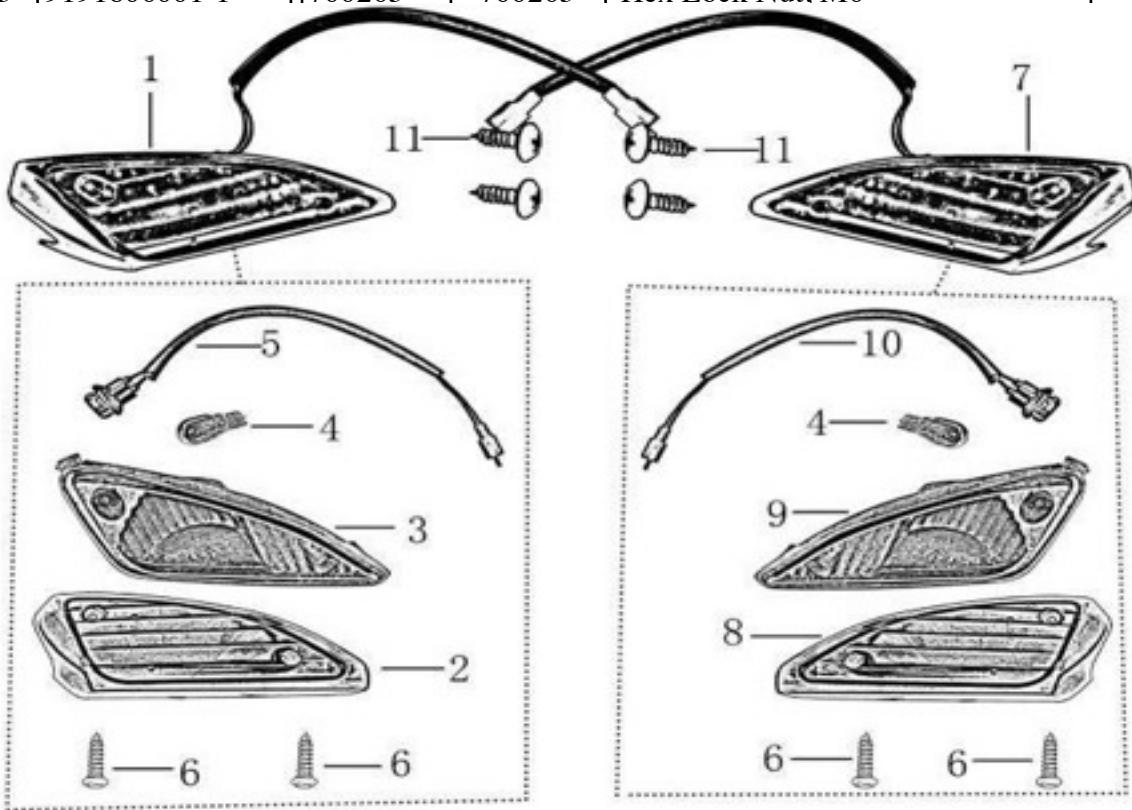

7	2090404-11	[700522	700522	Front Hydraulic Hose, Front Brake	1
8	9101504012-3	[700280	700280	Screw, M4×12	1
9	9150204001-3	[700013	700013	Spring Washer, φ4	1
10	2090404-23	[706527		Lever, Right Handle	1
11	2090404-13	[701825	701136	Wire Cable, Front Brake Switch	1
12	9210906030-1	[700295	700295	Hex Bolt, Brake Lever, M6×30	1
13	9191806001-1	[700263	700263	Hex Lock Nut, M6	1

图
D

NO.	Part NO.	New NO.	Old NO.	Description	QTY
1	1010416-4	[706512		L. Front Turning Light Assy	1

2	2010416-2	[706513		Len, Front Left Turning Light	1
3	2010416-3	[706514		Body Front Left Turning Light	1
4	2010417-1	[702908	700362	Bulb, 12V10W	2
5	2010416-4	[706515		Wire Cable, L. Front Turning Light	1
6	9111738016-4	[703835		Screw, Tapping ST3.8×16	4
7	1010417-4	[706516		R. Front Turning Light Assy	1
8	2010417-2	[706517		Len, Front Right Turning Light	1
9	2010417-3	[706518		Body Front Right Turning Light	1
10	2010117-4	[706519		Wire Cable, R. Front Turning Light	1
11	9111742012-5	[706131		Screw, Tapping ST4.2×12	4