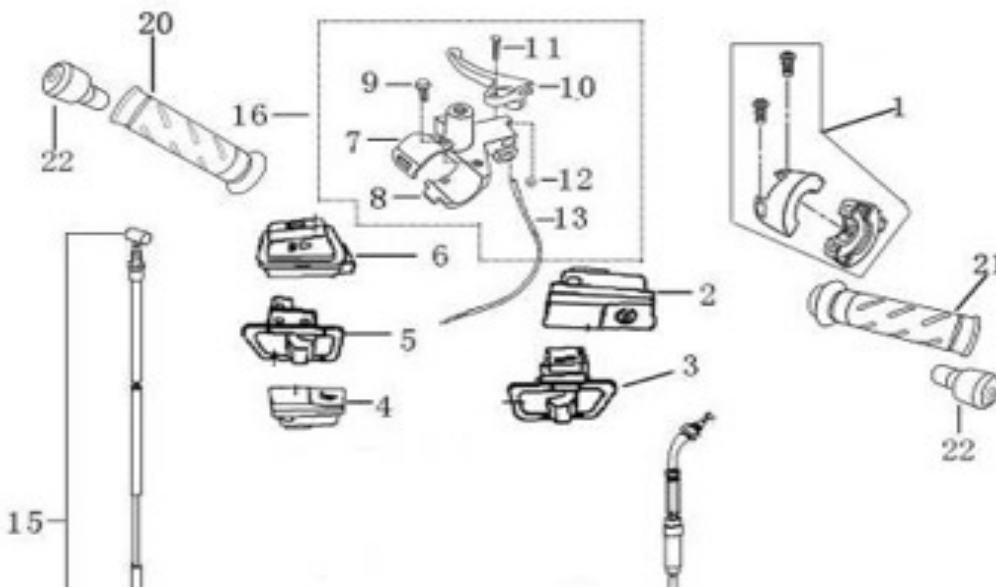

NO.	Part NO.	New NO.	Old NO.	Description	QTY
1	1180404	[701806	700364	Holder, Throttle at Right Handle	1
2	1050404-2	[701763	701763	Electric Start Switch	1
3	1050405-2	[701764	701764	Headlight Switch	1
4	1050403-2	[701765	701765	Horn Switch	1
5	1050402-2	[701766	701766	Turning Light Switch	1
6	1050401-2	[701767	701767	Dimmer Switch	1
7	2190401-1	[700370	700370	Fixing Plate, Rear Brake Lever	1
8	2190401-2	[700371	700371	Holder Assy, Rear Brake Lever	1
9	9040606020-3	[703823	703823	Flange Bolt, M6×20	1
10	2191101-3	[706529		Holder Assy, Rear Brake Lever (Black	1
11	8010605025-3	[700373	700373	Bolt, Rear Brake Lever M5×25	1
12	9191805001-3	[703813	703813	Hex Lock Nut, M5	1
13	2190401-4	[700374	700374	Switch, Rear Brake	1
14	1080402-1	[700375	700375	Throttle Cable (Distance 1650, 100 e	1
15	1080403-1	[700376	700376	Cable, Rear Brake Comp.(1800, dista	1
16	1190401-2	[706530		Rear Brake Lever Assy	1
17	2080403-1	[700378	700378	Spring	1
18	2080403-2	[700379	700379	Pin	1
19	2080403-3	[700380	700380	Adjusting Nut M6	1
20	1180401-2	[701807	700381	Rubber Grip, L. Handle	1
21	1180402-2	[701808	700382	Rubber Grip, R. Handle(Throttle Control	1
22	1180403-2	[701813	700383	Balance plate,iron	2