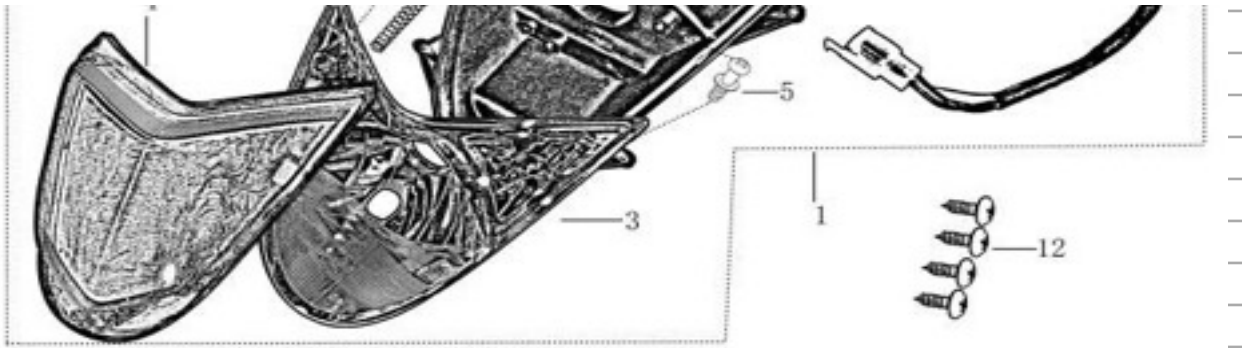

NO.	Part NO.	New NO.	Old NO.	Description	QTY
1	1150401-6	[706380		Headlight Assy	1
2	2150401-25	[706381		Hood, Headlight	1
3	2150401-26	[706382		Reflector Net of Front Lamp	2
4	2150401-27	[706383		Cover, Headlight	1
5	2150401-28	[706384		Fixing Bolt Reflector Net of Front La	2
6	2150401-29	[706385		Tune Screw	1
7	2150401-30	[706386		Spring	1
8	2150401-31	[706387		Holder ,Lamp of Headlight	1
9	2150401-32	[706388		Wire Cable, Headlight	1
10	2150401-9	702537	700546	Bulb, (S212V 35/35W)	1
11	2070402-2	[702910	700347	Bulb (12V W3W)	1
12	9111742012-5	[706131		Screw, Tapping ST4.2x12	4