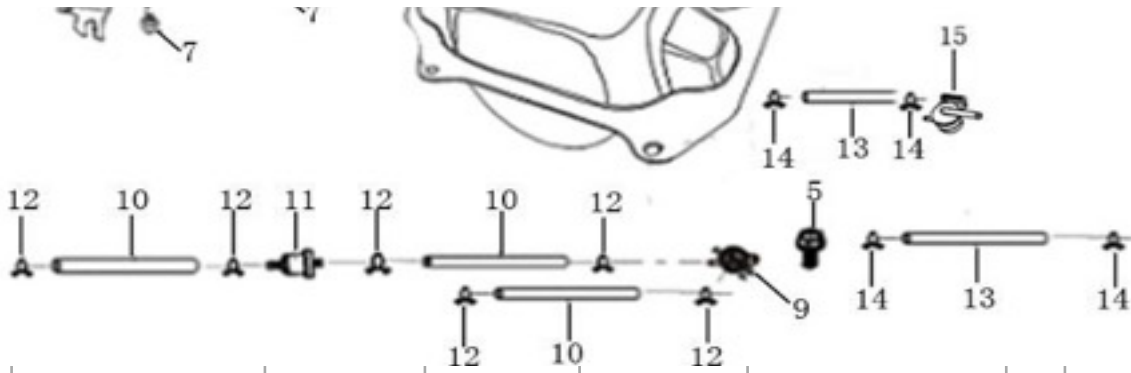

NO.	Part NO.	New NO.	Old NO.	Description	QTY
1	1170404-1	[701838	700460	Fuel Level Sensor Comp.	1
2	2170104-2	[701839	700461	Oil Seal Gasket for Sensor	1
3	2170104-1	[701840	700462	Block Cap, Sensor	1
4	1170401-2	[700463	700463	Fuel Tank Assy (with carbon tank)	1
4A	1170401-1	[700564		Fuel Tank Assy(without carbon tank)	1
5	9050606012-5	[706104		Flange Bolt, M6×12	3
6	9050606016-5	[706105		Flange Bolt, M6×16	4
7	9070506001-5	[706101		Flange Nut, M6	4
8	1030407-1	[700464	700464	Block Holder, Fuel Tank	1
9	1170405-1	[700594	700465	Fuel Valve Assy (Automatic imbibition)	1
10	1170406-1	[700466	700466	Fuel Tube φ10×φ5	3
11	1170407-1	[700467	700467	Fuel Filter	1
12	1170408-1	[700308	700468	Clip, φ10(1mm)	6