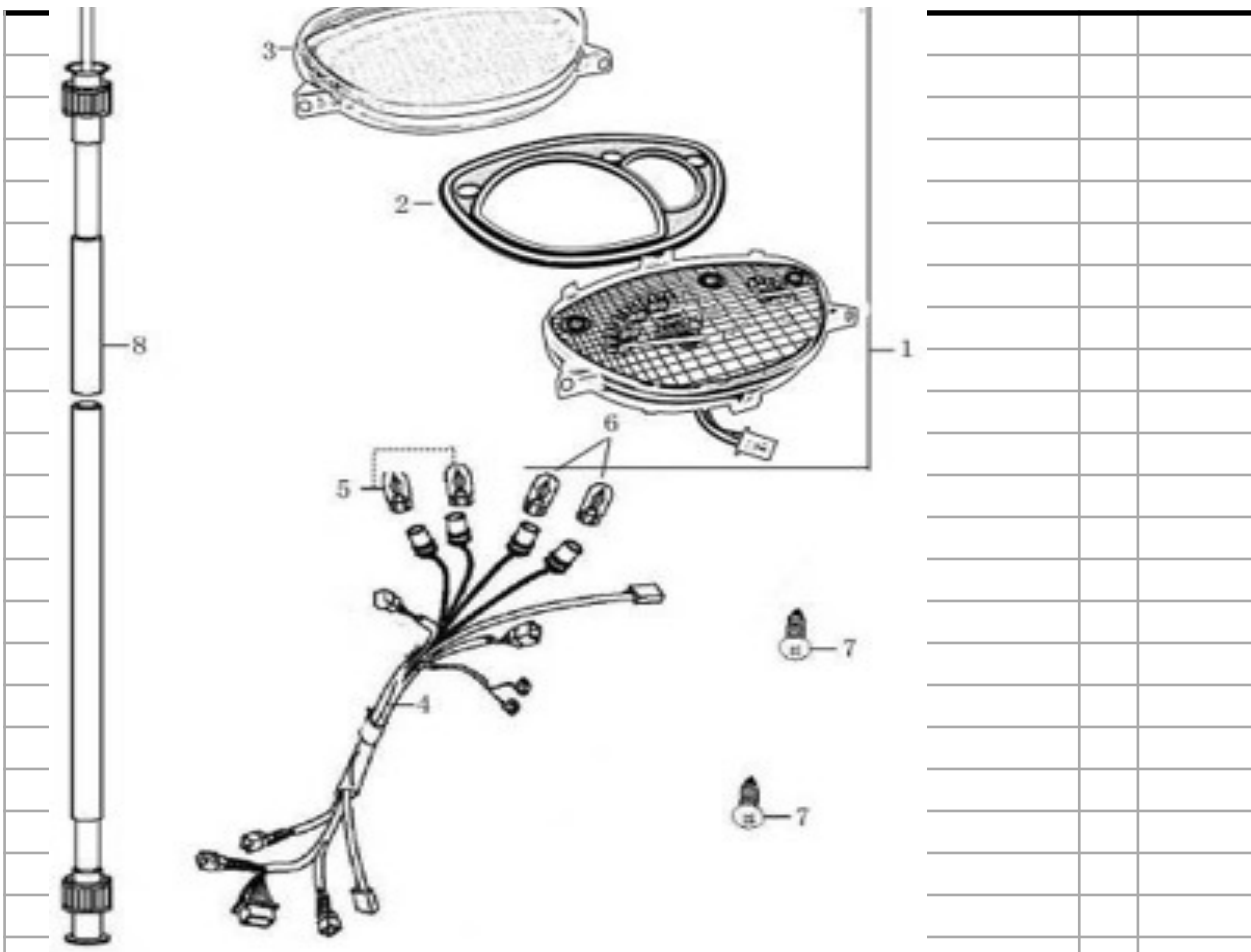

NO.	Part NO.	New NO.	Old NO.	Description	QTY
1	1160401-7	[706376		Meter Comp.(Km/h&Pm/h,0-80)	1
2	2160401-7	[706377		Cover, Meter	1
3	2160401-8	[706378		Cover ,Meter	1
4	1070402-4	[706379		Wire harness, Meter, use only, 6	1
5	2070402-2	[702910	700347	Bulb 12V W3W	2
6	2070402-1	[702911		Bulb (12V3W Black point)	2
7	9111742016-5	[706132		Screw, Tapping ST4.2×16	2
8	1080401-1	[700348	700348	Cable, Odometer (890mm)	1