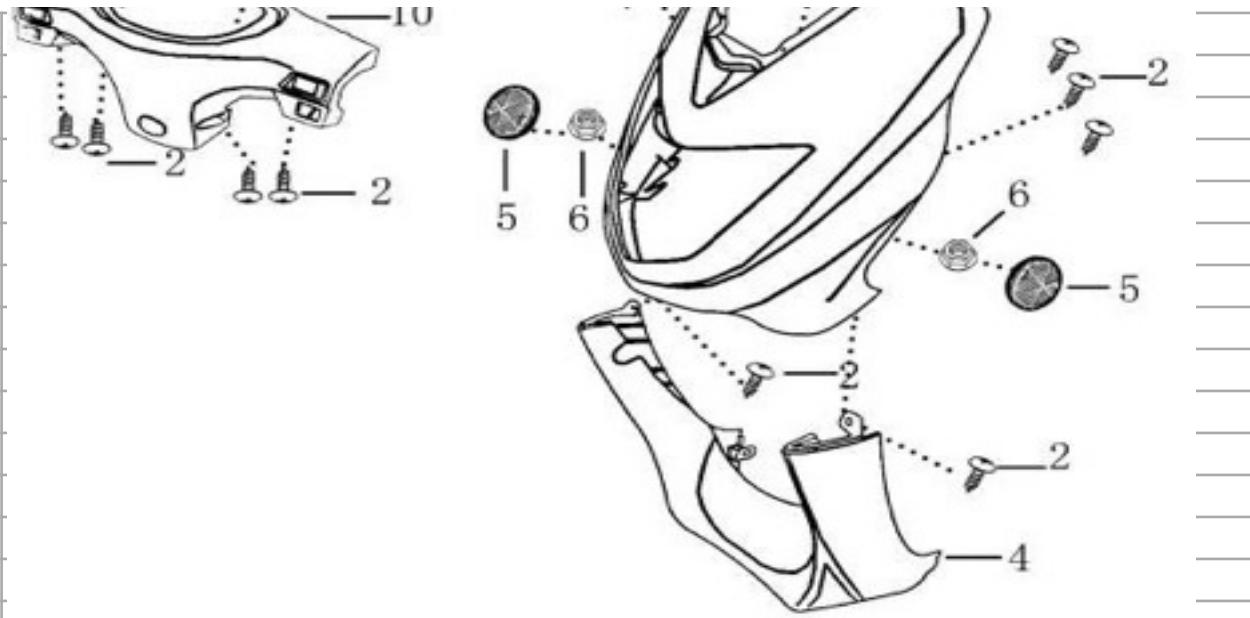

NO.	Part NO.	New NO.	Old NO.	Description	QTY
1	1020402-5(86)	[706390		Front Cover(六)Black	1
2	9111742012-5	[706131		Screw, Tapping ST4.2×12	22
3	1020403-3(114)	[706391		Front Shield,Red114	1
3A	1020403-3(183)	[706392		Front Shield,	1
4	1020412-1(86)	[706393		Front Fender, Frame,Black	1
4A	1020412-1(182)	[706394		Front Fender, Frame,White	1
5	1010001-1	[700591	700402	Side Reflecting Device(IA-E4-02336	2
6	9070505001-5	[706100		Flange Nut, M5	2
7	9101506025-5	[706140		Screw, M6X25	1
8	1020401-2(114)	[706395		Headlight Cover,Red 114	1
8A	1020401-2(183)	[706396		Headlight Cover	1
9	1020422-1(86)	[706397		Decorating Plate, Meter Case,black	1
10	1010401-3	[706398		Case, Meter	1