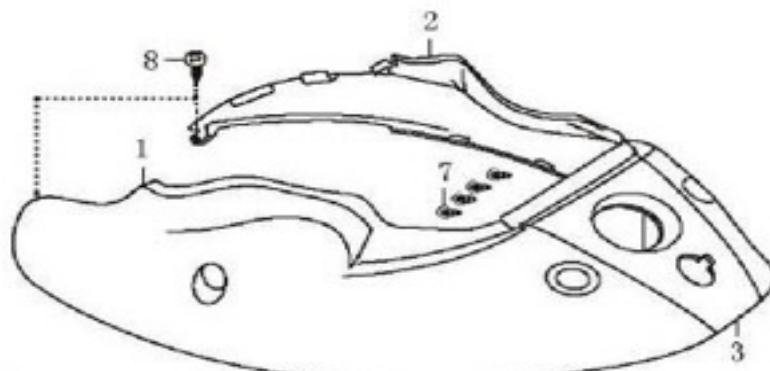

NO.	Part NO.	New NO.	Old NO.	Description	QTY
1	1010402-1	[700405	700405	Upper, Front Luggage Carrier	1
2	1010402-2	[700406	700406	Lower, Front Luggage Carrier	1
3	1010403	[700407	700407	Cover, Chassis No.	1
4	1010404-1	[700408	700408	Hook, Helmet (Smaller)	1
5	9050606016-5	[706105		Flange Bolt, M6×16	1
6	9111742012-5	[706131		Screw, Tapping ST4.2×12	4
7	1010411	[700563		Button, helmet hook	1

图
D