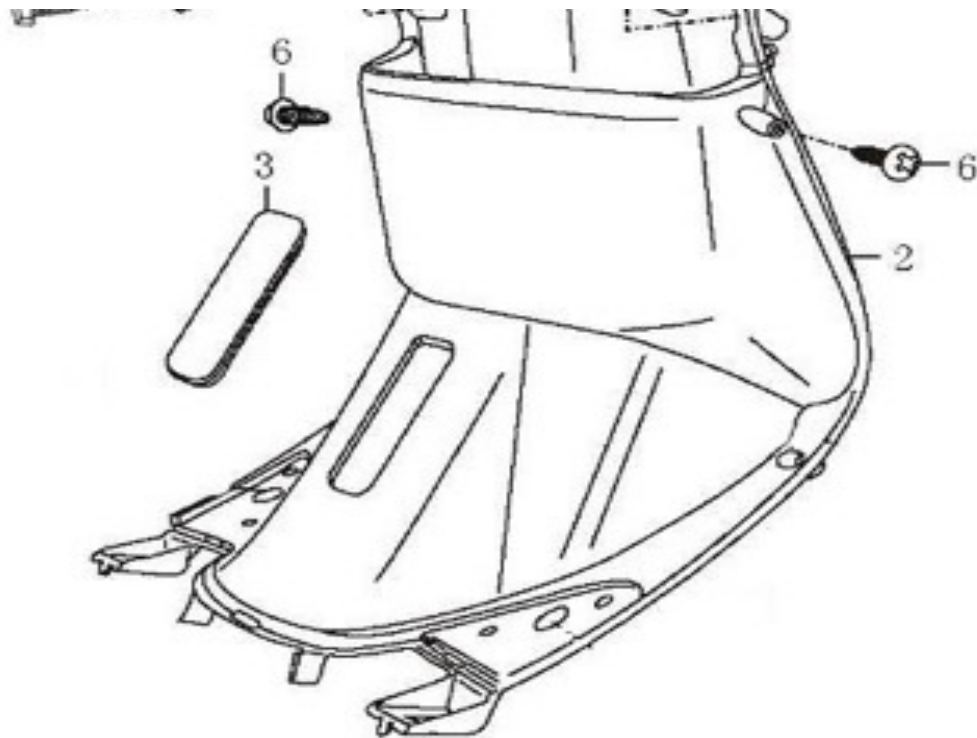

NO.	Part NO.	New NO.	Old NO.	Description	QTY
1	1010402-1	[700405	700405	Upper, Front Luggage Carrier	1
2	1010402-2	[700406	700406	Lower, Front Luggage Carrier	1
3	1010403	[700407	700407	Cover, Chassis No.	1
4	1010404-1	[700408	700408	Hook, Helmet (Smaller)	1
5	9050606016-5	[706105		Flange Bolt, M6×16	1
6	9111742012-5	[706131		Screw, Tapping ST4.2×12	4
7	1010411	[700563		Button, helmet hook	1

图
D