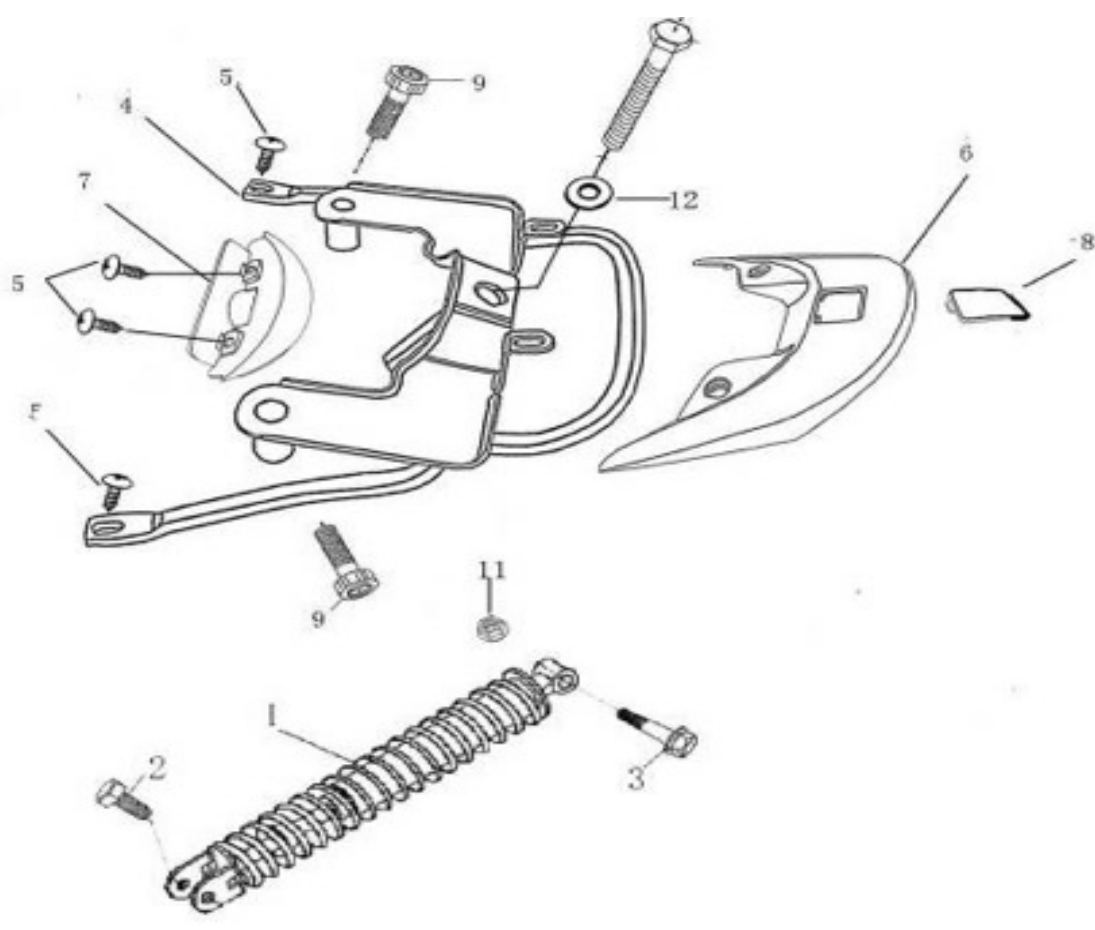

13
14
15

图2
Dra

NO.	Part NO.	New NO.	Old NO.	Description	QTY
1	1100404-2 ( )	[701790		Rear Shock Absorber Assy	1
2	9030908032-3	[700251	700251	Hex Bolt, M10×32	1
3	9050610040-5	[706124		Flange Bolt, M10×40	1
4	1030411-2	[700610	700610	Rear Baggage Rack II	1
5	9111742012-5	[706131		Screw, Tapping ST4.2×12	4
6	1020413 (114)	[706511		Front decorate Rear Baggage Rack,R	1
6A	1020413 (86)	701816	700661	Front decorate Rear Baggage Rack(b	1
7	1010421	[700663	700663	Small decorate Rear Baggage Rack,b	1
8	1010422	[700613	700613	Rear decorate Rear Baggage Rack,bla	1