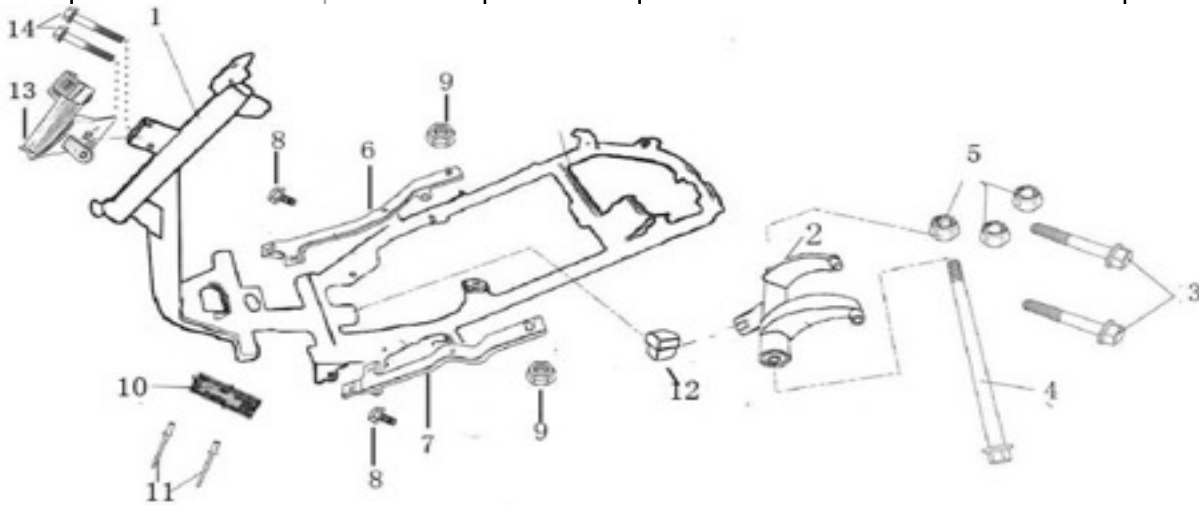

9	9170106018-5	[706154		plain washer,φ6×φ18	2
---	--------------	---------	--	---------------------	---

NO.	Part NO.	New NO.	Old NO.	Description	QTY
1	1030401-1	[700448	700448	Frame	1
2	1030403-1	[700449	700449	Engine Mount	1
3	9050610070-5	[706177		Flange Bolt, M10×70	2
4	9051610235-5	[706178		Bolt, M10×235	1
5	9080710001-5	[706122		Flange Lock Nut, M10	1
6	1030410-1	[700592	700450	R. Side Holder	1
7	1030409-1	[700593	700451	L. Side Holder	1
8	9050606012-5	[706104		Flange Bolt, M6×12	2
9	9070506001-5	[706101		Flange Nut, M6	2
10				Statutory Inscription Plate	1
11	9011032009	[700220	700220	Rivet, Statutory Inscription Plate	2