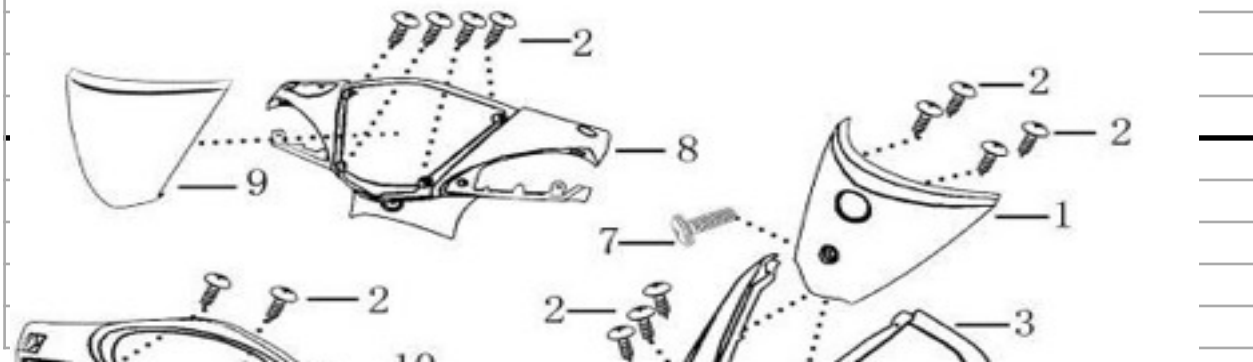

NO.	Part NO.	New NO.	Old NO.	Description	QTY
1	1030404-4	[706389		Handle Comp	1
2	9050610045-5	[706125		Flange Bolt, M10×45	1
3	9080710001-5	[706122		Flange Lock Nut, M10	1
4	1210481-2 (86)	[701829	701776	R.Rear View Mirror,(QY215),black	1
5	1210480-2 (86)	[701833		L.Rear View Mirror, (QY215),black	1
6	9150208001-3	[703732	700015	Spring Washer, φ8	2
7	2210406-1	[701777	701777	dustproof cover	2
8	2210205-1	[701314	701314	Rubber Cover, L. Rear View Mirror	1
9	2210206-1	[701315	701315	Rubber Cover, R. Rear View Mirror	1
10	9091208030-4	[703856		Inner Hex Screw,bolt M8×30	2