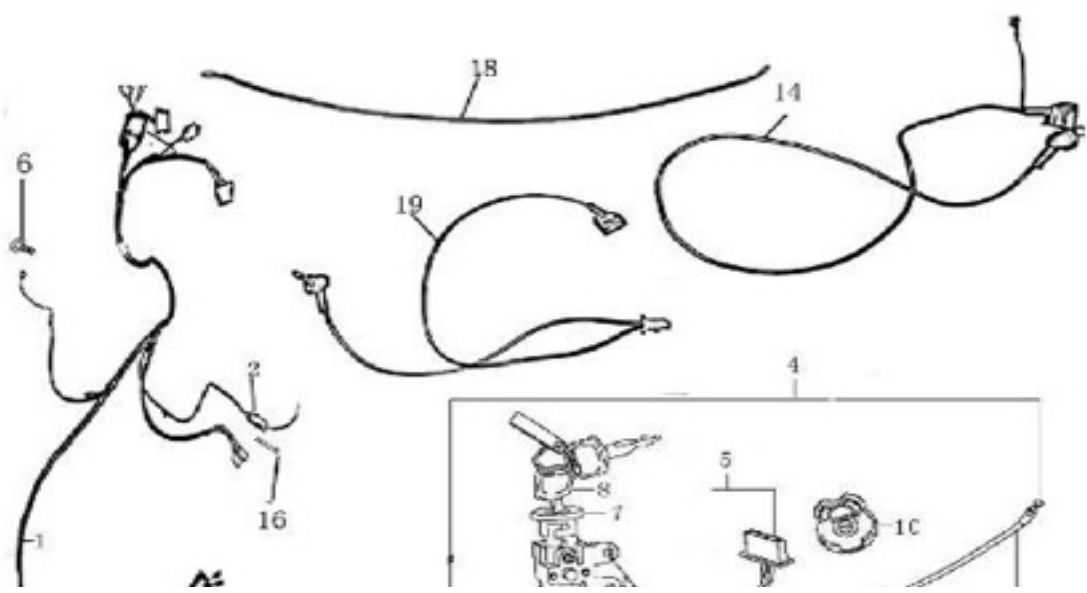

NO.	Part NO.	New NO.	Old NO.	Description	QTY
1	1200401-2	[700305	700305	Air Cleaner Assy	1
2	2200401-8	[700306	700306	Body, Air Cleaner	1
3	2200401-16	[701837	700307	Plug Pipe	1
4	1170408-1	[700308	700308	Clip, φ10(1mm)	2
5	2200401-5	[700309	700309	Fixing Ring φ(32-44)	1
6	2200401-15	[700557		Fixing Ring φ(32-40)	1
7	2200401-9	[700310	700310	Filter Core (Sponge)	1
8	2200401-11	[700311	700311	Cover, Air Cleaner	1
9	9111748012-1	[700053		Screw, Tapping ST4.8×12	6
10	2200401-17	[701803	700312	Air Cleaner Intake Pipe(7-type short	1
11	2200401-6	[700571		Air Cleaner Intake Pipe elbow	1
12	9050606025-5	[706106		Flange Bolt, M6×25	2
13	2200401-10	[700315	700315	Seal Gasket	1

图3
Draft 3