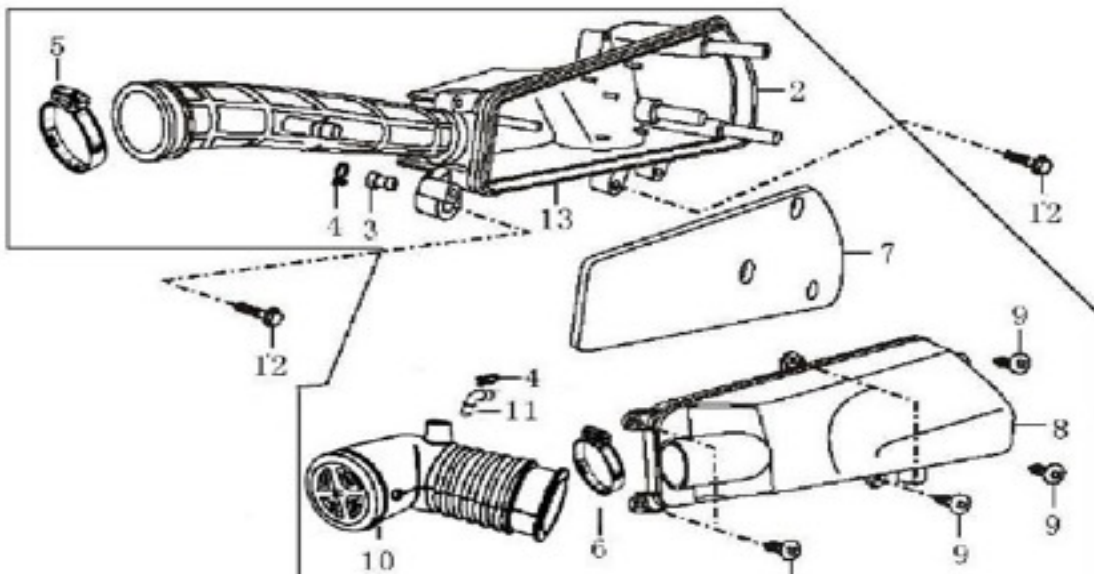

NO.	Part NO.	New NO.	Old NO.	Description	QTY
1	1100401-5	[703094		Exhaust Muffler Assy	1
2	1100402-1	[700587		Washer, Exhaust Outlet	1
3	9150208001-5	[706158		Spring Washer, $\phi 8$	2
4	8010206032-5	[706176		Cap Nut, M6$\times$32	2
5	2100401-6	[701850		Tail Insulated decorate Cover, Muffler	1
6	2100401-5	[701851		Tail Insulate Cover, Muffler	1
7	9050608040-5	[706116		Flange Bolt, M8$\times$40	2
8	9040606010-2	[700294		Flange Bolt, M6$\times$10	8
9	9181306012-2	[703820		Plain Washer, $\phi 6 \times \phi 12$	8
10	9150206001-2	[703821		Spring Washer, $\phi 6$	8
11	2100401-10	[703095		Exhaust Muffler	1
12	2210001-11	[701553		Pcv Recycling Gases Valve	1
13	1210001-2	[701552		Pcv Recycling Gases Valve Assy	1
14	2210001-12	[701554		Clip($\phi 19$)	2
15	2210001-13	[701555		Pipe($\phi 13 \times \phi 20$)	1
16	2210001-14	[701556		Rotate connection	1
17	2210001-15	[701557		Clip($\phi 14$)	2
18	2210001-16	[701558		Pipe($\phi 10 \times \phi 15$)	1
19	2210001-17	[701559		Transition elbow	1
20	2210001-10	[701318		Paper Gasket	1
21	9050606012-5	[706104		Flange Bolt, M6$\times$12	2

图2

Draft 2