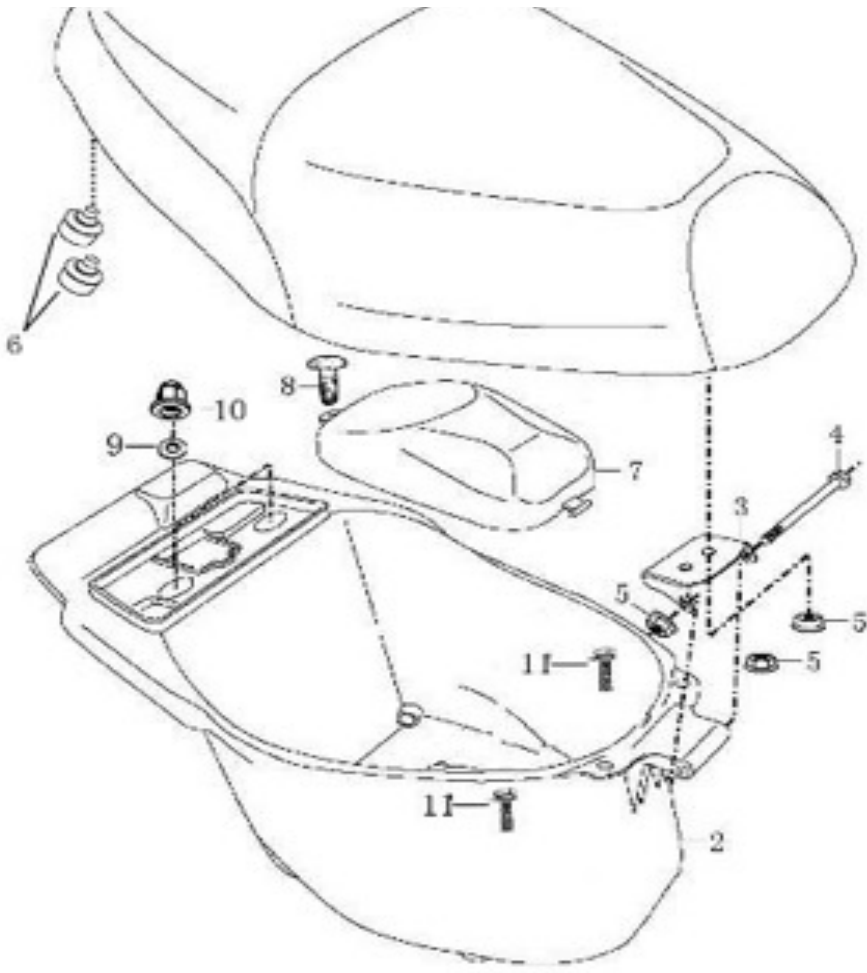

NO.	Part NO.	New NO.	Old NO.	Description	QTY
1	1130401-3	[700667		Canvas Seat Assy (include 3、4、5	1
2	1010408-2	[700424	700424	Luggage Cabinet	1
3	2130401-1	[700425	700425	Rocker Arm, Seat	1
4	2130401-2	[700426	700426	Rocker Arm Axle $\phi 7.4 \times 51 \times 12$-M6	1
5	9070506001-3	[703812	700100	Flange Nut, M6	3
6	2130401-3	[700427	700427	Cushioning Rubber,Seat (7mm)	2
7	1010409	[700428	700428	Inside Cover, Luggage Cabinet	1
8	8010806012-5	[706142		Bolt, M6×12	1
9	9170106018-5	[706154		Plain Washer, $\phi 6 \times \phi 18$	2