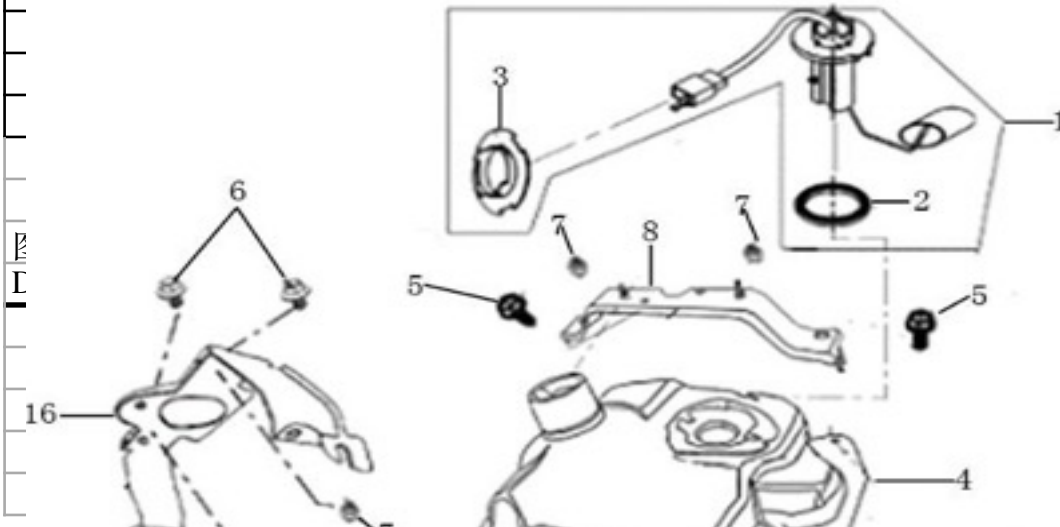

9	9170106018-5	[706154		plain washer,φ6×φ18	2
---	--------------	---------	--	---------------------	---

NO.	Part NO.	New NO.	Old NO.	Description	QTY
1	1030401-1	[700448	700448	Frame	1
2	1030403-1	[700449	700449	Engine Mount	1
3	9050610070-5	[706177		Flange Bolt, M10×70	2
4	9051610235-5	[706178		Bolt, M10×235	1
5	9080710001-5	[706122		Flange Lock Nut, M10	1
6	1030410-1	[700592	700450	R. Side Holder	1
7	1030409-1	[700593	700451	L. Side Holder	1
8	9050606012-5	[706104		Flange Bolt, M6×12	2
9	9070506001-5	[706101		Flange Nut, M6	2
10				Statutory Inscription Plate	1
11	9011032009	[700220	700220	Rivet, Statutory Inscription Plate	2

NO.	Part NO.	New NO.	Old NO.	Description	QTY
1	1030405-1	[700453	700453	Main Stand Assy (190mm)	1
2	8011408175-5	[706164		Main Stand Axle, $\phi 8 \times 175$	1
3	9181308016-5	[706156		Plain Washer, $\phi 8 \times \phi 16$	1
4	9140325030-5	[706166		Clip Pin, 2.5x30	1
6	1110402-1	[701848	700455	Spring, Main Stand $\phi 2.5 \times 82$ (Double	1
7	1120403-1	[700456	700456	Cushioning Rubber, Main Stand	1
8	1030406-1	[700457	700457	Side Stand Assv (170mm)	1