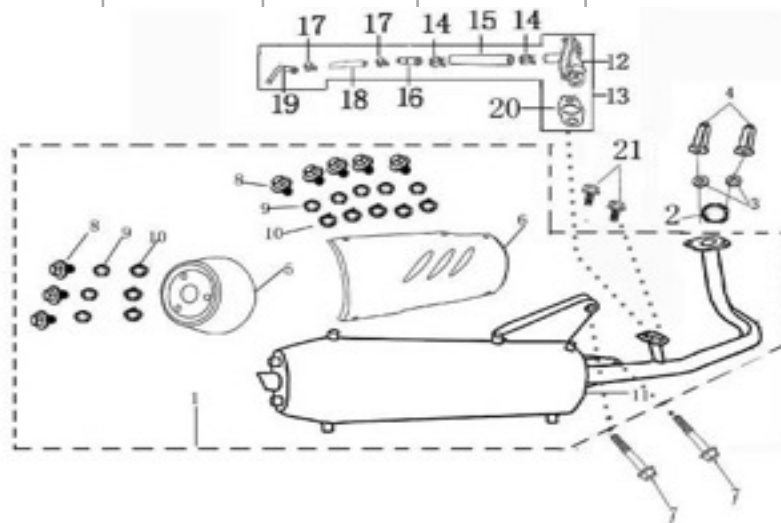

目 录 Directory

图 1	Draft 1	消声器	EXHAUST MUFFLER YDHT31.....1
图 2	Draft 2	空滤器	AIR CLEANER 2
图 3	Draft 3	电缆、套锁	WIRE HARNESS、 LOCK SET.....3
图 4	Draft 4	电器件	ELECTRICAL.....4
图 5	Draft 5	仪表	METER.....5
图 6	Draft 6	前大灯	HEADLIGHT.....6
图 7	Draft 7	尾灯/后转向灯	REAR LIGHT/REAR TURNING LIGHT.....7
图 8	Draft 8	操纵手把/拉索/开关	HANDLEBAR,CABLE & SWTCH.....8
图 9	Draft 9	方向把/后视镜	HANDLE,REAR VIEW MIRROR.....9
图 10	Draft 10	前面板/前护条	FRONT COVER,SHIELD.....10
图 11	Draft 11	工具箱	LUGGAGE CARRIER.....11
图 12	Draft 12	车体护板	SIDE & REAR COVERS.....12
图 13	Draft 13	座垫\杂物箱	SEAT\LUGGAGE CABINET.....13
图 14	Draft 14	脚踏底板/ 杂物箱前罩	FOOTREST,LUGGAGE CABINET FRONT COVER.....14
图 15	Draft 15	前泥板	FRONT MUDGUARD.....15
图 16	Draft 16	后轮挡泥板	REAR MUDGUARD.....16
图 17	Draft 17	车架	FRAME.....17
图 18	Draft 18	主支架/侧支架	MAIN/SIDE STAND.....18
图 19	Draft 19	燃油箱	FUEL TANK.....19
图 20	Draft 20	方向柱/前减震	STEERING/FRONT SHOCK ABSORBER.....20
图 21	Draft 21	后货架	REAR BAGGAGE RACK.....21
图 22	Draft 22	前轮	FRONT WHEEL.....22
图 23	Draft 23	后轮	REAR WHEEL.....23
图 24	Draft 24	随车工具	TOOLS ASSY.....24
图 25	Draft 25	前液压制动器	FRONT HYDRAULIC BRAKE.....25
图 26	Draft 26	二次补气阀总成	FCV RECYCING GASESVALVE,ASSY.....26

图26 消声器(四冲50新款铁筒YDHF31e9 SHENKE HH475A)
Draft 1 EXHAUST MUFFLER(YDHF31)