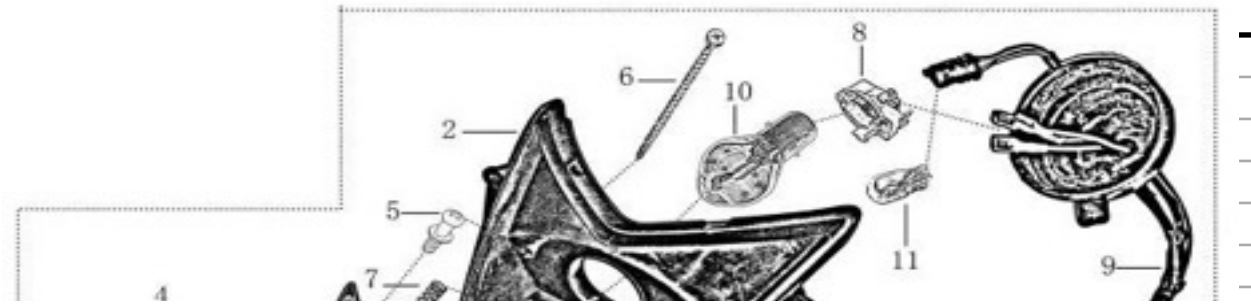

NO.	Part NO.	New NO.	Old NO.	Description	QTY
1	1160401-7	[706376		Meter Comp.(Km/h&Pm/h,0-80)	1
2	2160401-7	[706377		Cover, Meter	1
3	2160401-8	[706378		Cover ,Meter	1
4	1070402-4	[706379		Wire harness, Meter, use only, 6	1
5	2070402-2	[702910	700347	Bulb 12V W3W	2
6	2070402-1	[702911		Bulb (12V3W Black point)	2
7	9111742016-5	[706132		Screw, Tapping ST4.2×16	2
8	1080401-1	[700348	700348	Cable, Odometer (890mm)	1

图6