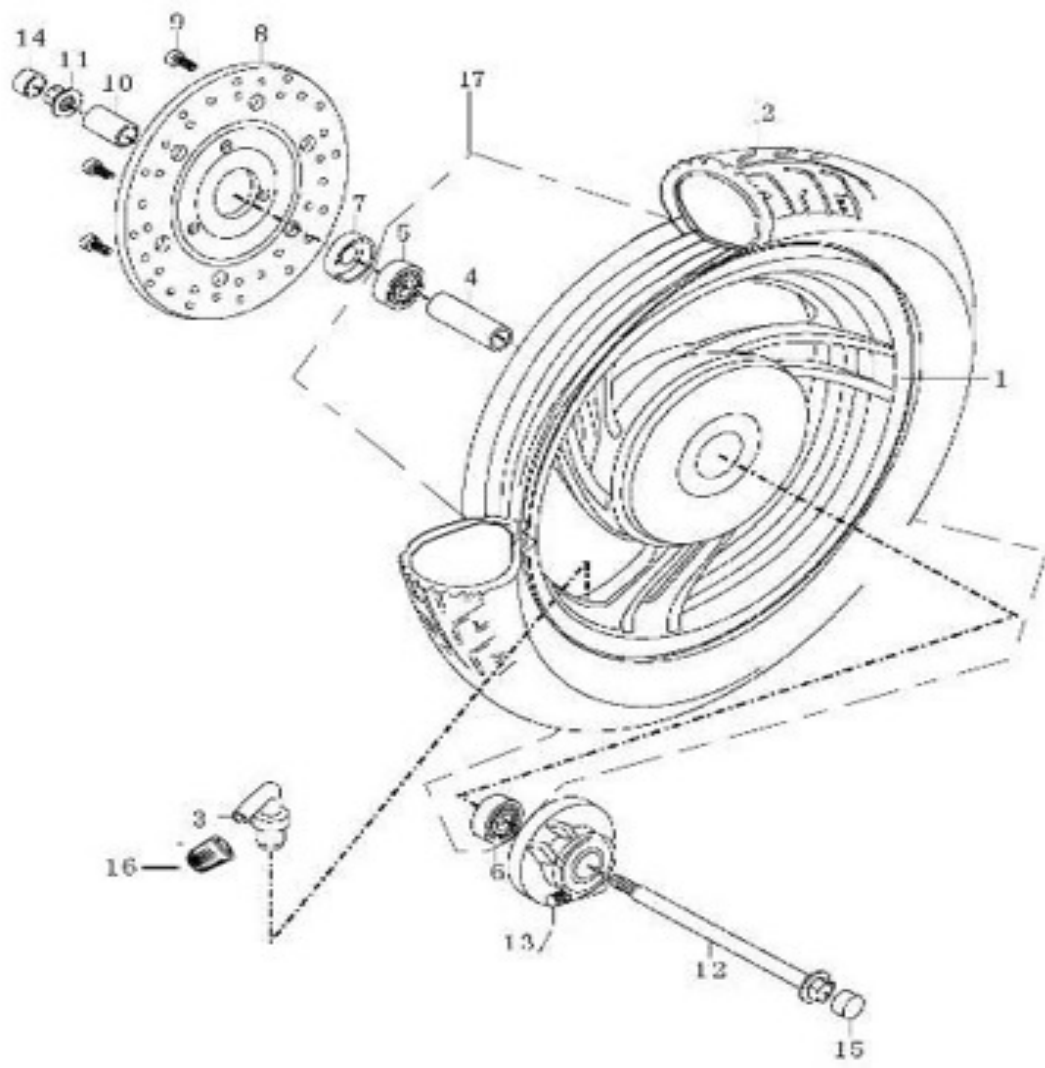

8
9
10
11
12

图
Dr:

NO.	Part NO.	New NO.	Old NO.	Description	QTY
1	1040401-2(128)	[701903	700614	Rim, Front Wheel 2.15-10(Alu, disc	1
2	1040502-2	[700493	700493	Tyre, Front Wheel 3.50-10 (CST)	1
3	1040501-1	[701818	700494	Tubeless Valve	1
4	2040201-1	[700495	700495	Bush (φ18×φ14×50.5)	1