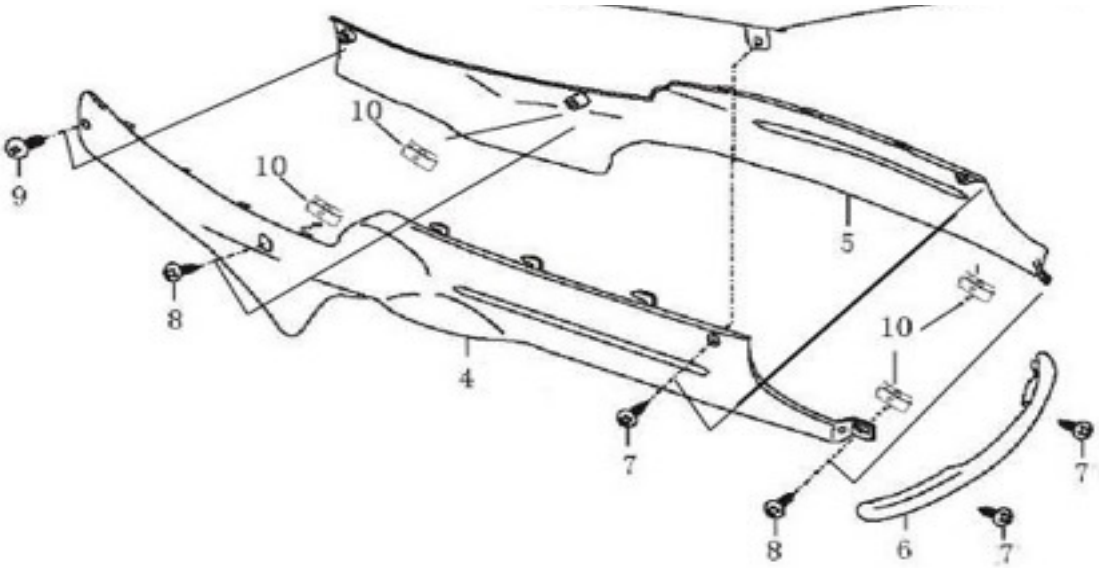

NO.	Part NO.	New NO.	Old NO.	Description	QTY
1	1020409 (182)	[706399		L. Decorating Cover,White	1
1A	1020409 (183)	[706500		L. Decorating Cover,	1
2	1020410 (182)	[706501		R. Decorating Cover,White	1
2A	1020410 (183)	[706502		R. Decorating Cover,	1
3	1020411 (182)	[706503		Rear Central Decorating Cover,White	1
3A	1020411 (183)	[706504		Rear Central Decorating Cover,	1
4	1020406 (86)	[700418	700418	Left Shield,black	1
4A	1020406 (182)	[706505		Left Shield,White	1
5	1020407 (86)	[700419	700419	Right Shield,black	1
5A	1020407 (182)	[706506		Right Shield,White	1
6	1020408 (86)	[700420	700420	Rear Shield,black	1
6A	1020408 (182)	[706507		Rear Shield,White	1
7	9111742012-5	[706131		Screw, Tapping ST4.2×12	8
8	9111748016-5	[706134		Screw, Tapping ST4.8×16	6
9	9101506016-5	[706138		Screw, M6×16	2
10	8011042001-5	[706170		Clamp, 4.2mm	4
11	1220401-9	[706522		applique (Monza Race 50-2011)	1
				1 50-2011)	1