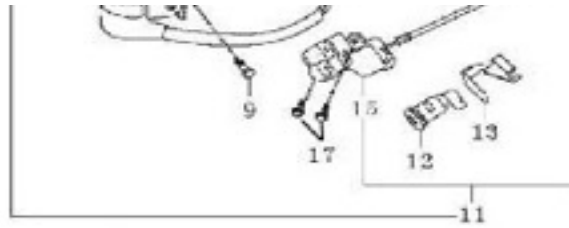

NO.	Part NO.	New NO.	Old NO.	Description	QTY
1	1070401-5	[706094		Wire Harness (Include 2、 16、 AC-6	1
2	2070401-1	[700541	700541	Fuse Box	1
3	1070406	[700318	700318	Ties	5
4	1140401-1	[700319	700319	Lock Set (Cap,without hole)	1
4A	1140401-2	[700572	700572	Lock Set (Cap,with hole)	1
5			700320	Ignition Switch Assy	1
6	9050606012-5	[706104		Flange Bolt, M6×12	1
7	2140401-1	[701805	700322	Cap,Switch	1
8			700323	Key (Foldaway)	2
9	9050606016-5	[706105		Flange Bolt, M6×16	2
10			700324	Cap Assy, Fuel Tank (without hole)	1
10A			700328	Cap Assy, Fuel Tank (with hole)	
11			700325	Lock Set, Seat	1
12			700326	Seat Lock	1
13	2140401-2	[700327	700327	Seat Lock Bracket	1
14	1070403-1	[700590	700544	Positive Pole Cable (850mm/4mm²)	1
15	2140401-3	[700329	700329	Hooded lock,seat	1
16	2070401-2	[700317	700317	Fuse(15A)	2
17	9050606016-5	[706105		Flange Bolt, M6×16	2
18	1070404-1	[700588	700542	Grounding Cable (430mm/4mm²)	1
19	1070405	[700589	700543	Cable Assy(Black 500mm, red 370/4	1

图4

Draft 4