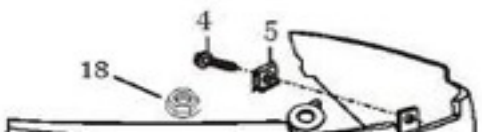

NO.	Part NO.	New NO.	Old NO.	Description	QTY
1	1130401-3	[700667		Canvas Seat Assy (include 3、4、5	1
2	1010408-2	[700424	700424	Luggage Cabinet	1
3	2130401-1	[700425	700425	Rocker Arm, Seat	1
4	2130401-2	[700426	700426	Rocker Arm Axle $\phi 7.4 \times 51 \times 12$-M6	1
5	9070506001-3	[703812	700100	Flange Nut, M6	3
6	2130401-3	[700427	700427	Cushioning Rubber,Seat (7mm)	2
7	1010409	[700428	700428	Inside Cover, Luggage Cabinet	1
8	8010806012-5	[706142		Bolt, M6×12	1
9	9170106018-5	[706154		Plain Washer, $\phi 6 \times \phi 18$	2