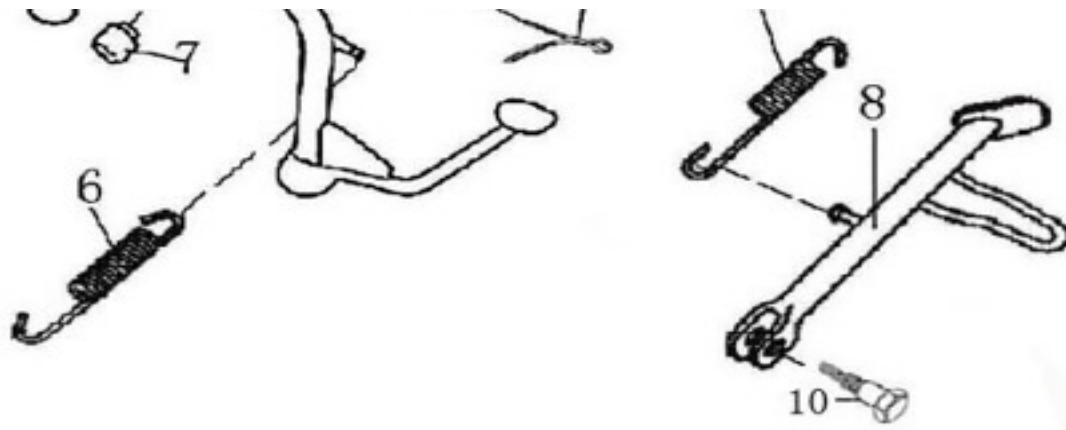

9	9170106018-5	[706154		plain washer,φ6×φ18	2
---	--------------	---------	--	---------------------	---

NO.	Part NO.	New NO.	Old NO.	Description	QTY
1	1030401-1	[700448	700448	Frame	1
2	1030403-1	[700449	700449	Engine Mount	1
3	9050610070-5	[706177		Flange Bolt, M10×70	2
4	9051610235-5	[706178		Bolt, M10×235	1
5	9080710001-5	[706122		Flange Lock Nut, M10	1
6	1030410-1	[700592	700450	R. Side Holder	1
7	1030409-1	[700593	700451	L. Side Holder	1
8	9050606012-5	[706104		Flange Bolt, M6×12	2
9	9070506001-5	[706101		Flange Nut, M6	2
10				Statutory Inscription Plate	1
11	9011032009	[700220	700220	Rivet, Statutory Inscription Plate	2