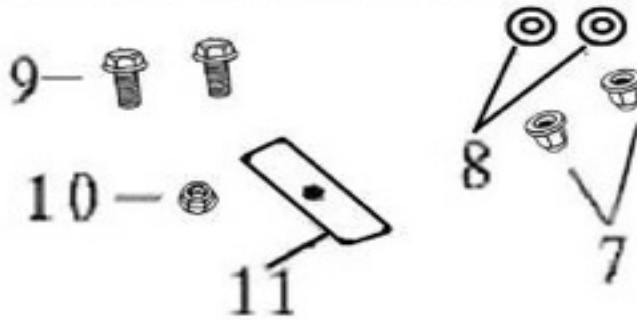

NO.	Part NO.	New NO.	Old NO.	Description	QTY
1	1010419-1	[700358	700555	Rear Light Assy (The first one)	1
2	2010419-1	[700359	700359	Len, Rear Light Assy (E350R-00106)	1
3	9111735012-4	[700245	700245	Screw, Tapping ST3.5×12	2
4	2010419-2	[701791	700360	Wire Cable, Rear Light	1
5	2010419-3	[702912	700361	Bulb(12V P21/5W)	1
6	2010416-1	[702907	700362	Bulb (12V RY10W)	2
7	8010206017-5	[706146		Cap Nut M6×17	2
8	9170106018-5	[706154		Plain Washer, φ6×φ18	2
9	9050606012-5	[706104		Flange Bolt, M6×12	2
10	9070505001-5	[706100		Flange Nut, M5	1
11	1010003-1	[700586		Rear square Reflecting Device (IA-E)	1
12	2010419-5	[701799	701781	Len, Rear Left indication Light E3-50	1
13	2010419-6	[701800	701782	Len, Rear Right indication Light E3-	1