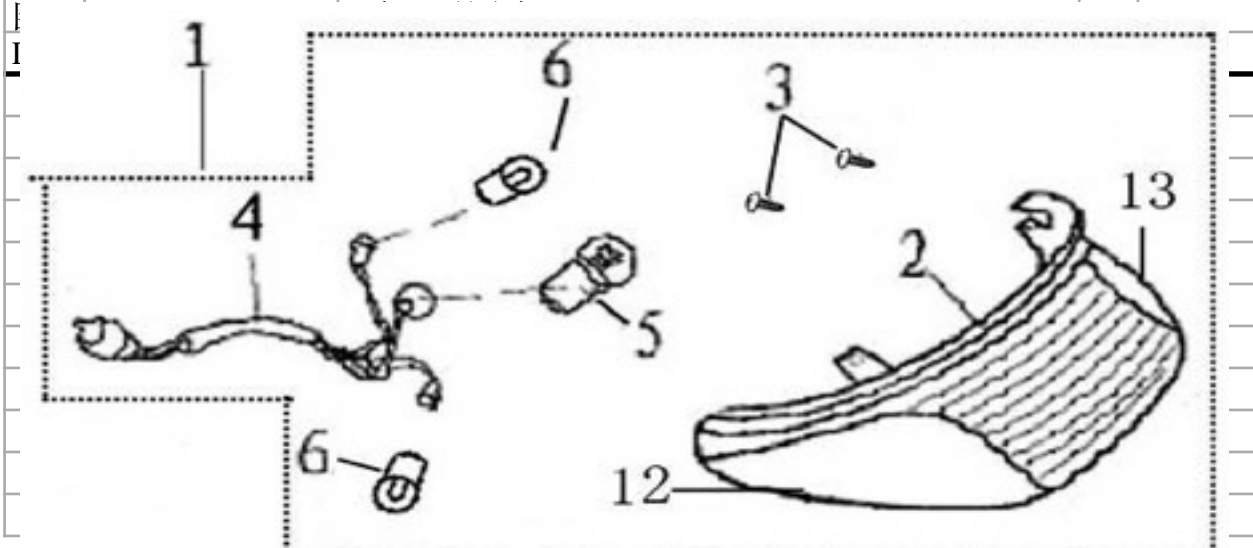

NO.	Part NO.	New NO.	Old NO.	Description	QTY
1	1150401-6	[706380		Headlight Assy	1
2	2150401-25	[706381		Hood, Headlight	1
3	2150401-26	[706382		Reflector Net of Front Lamp	2
4	2150401-27	[706383		Cover, Headlight	1
5	2150401-28	[706384		Fixing Bolt Reflector Net of Front La	2
6	2150401-29	[706385		Tune Screw	1
7	2150401-30	[706386		Spring	1
8	2150401-31	[706387		Holder ,Lamp of Headlight	1
9	2150401-32	[706388		Wire Cable, Headlight	1
10	2150401-9	702537	700546	Bulb, (S212V 35/35W)	1
11	2070402-2	[702910	700347	Bulb (12V W3W)	1
12	9111742012-5	[706131		Screw, Tapping ST4.2x12	4