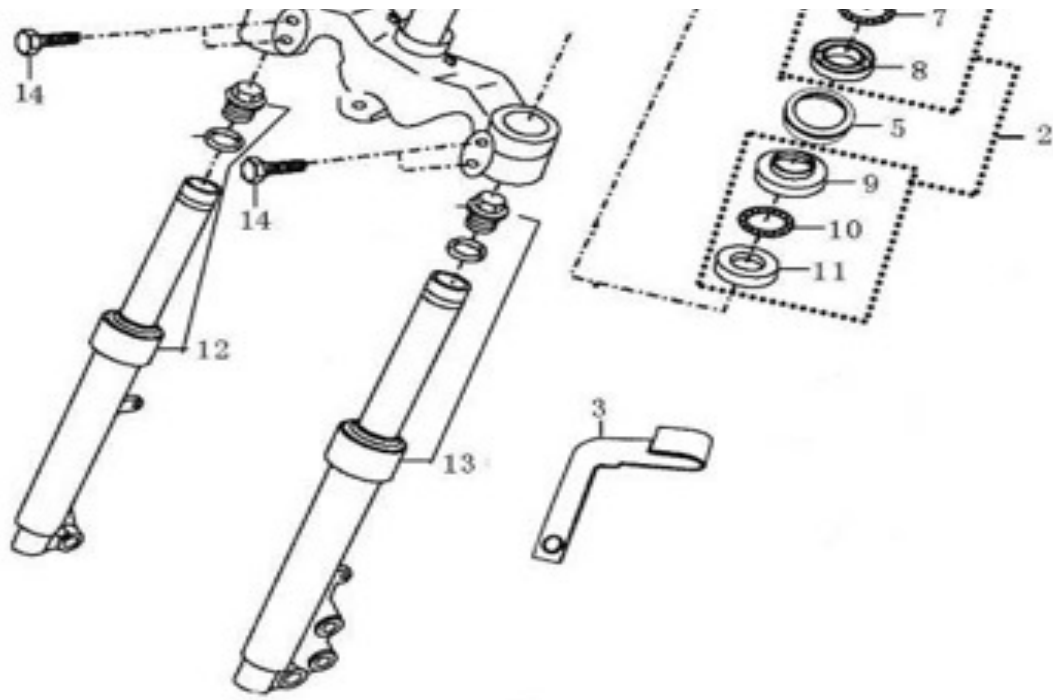

NO.	Part NO.	New NO.	Old NO.	Description	QTY
1	1030402-4	[706510		Lower Bridge Assy, Steer Stem 375m	1
2	1090203	[700567		Steel Ball Bowl Assy	1
3	1090405	[700475	700475	Clamp, fuel tube	1
4			700476	Nut, Stem lock	1
5	2090203-1	[701177	701177	dustproof cover	1
6			700478	Race, steering outer, upper	1
7			700479	ball upper	1
8			700480	Race, steering outer, upper	1
9			700481	Race, steering outer, lower	1
10			700482	Ball lower	1
11			700483	Race steering outer lower	1
12