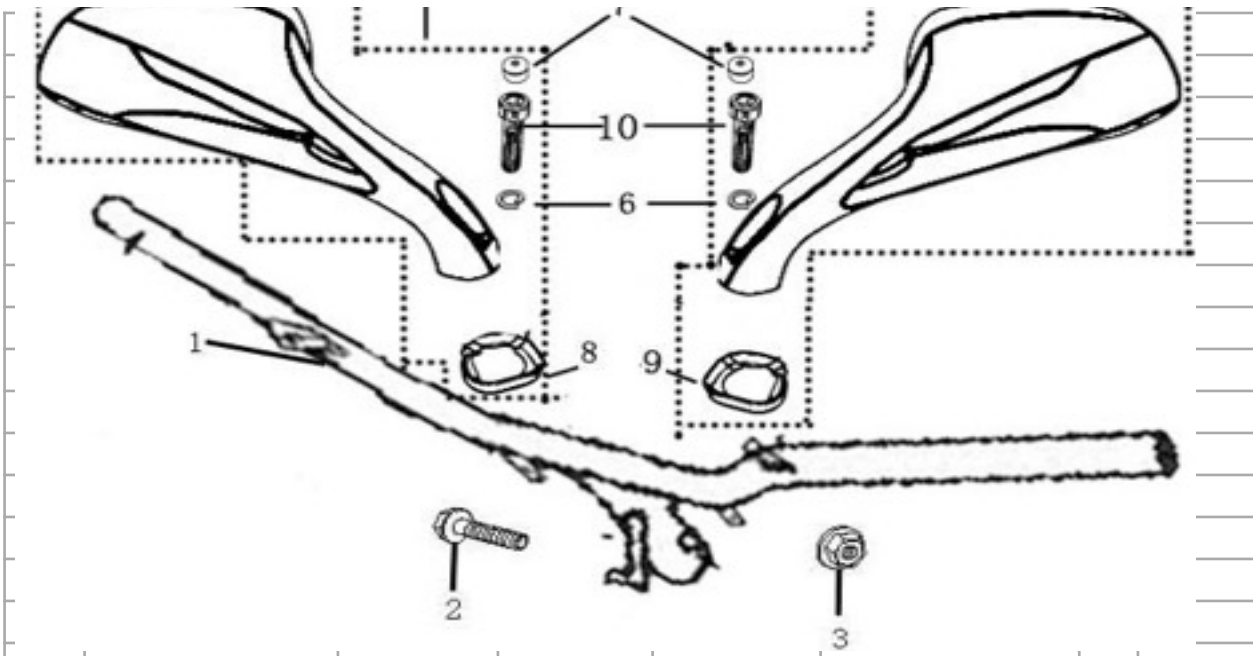

NO.	Part NO.	New NO.	Old NO.	Description	QTY
1	1030404-4	[706389		Handle Comp	1
2	9050610045-5	[706125		Flange Bolt, M10×45	1
3	9080710001-5	[706122		Flange Lock Nut, M10	1
4	1210481-2 (86)	[701829	701776	R.Rear View Mirror,(QY215),black	1
5	1210480-2 (86)	[701833		L.Rear View Mirror, (QY215),black	1
6	9150208001-3	[703732	700015	Spring Washer, φ8	2
7	2210406-1	[701777	701777	dustproof cover	2
8	2210205-1	[701314	701314	Rubber Cover, L. Rear View Mirror	1
9	2210206-1	[701315	701315	Rubber Cover, R. Rear View Mirror	1
10	9091208030-4	[703856		Inner Hex Screw,bolt M8×30	2