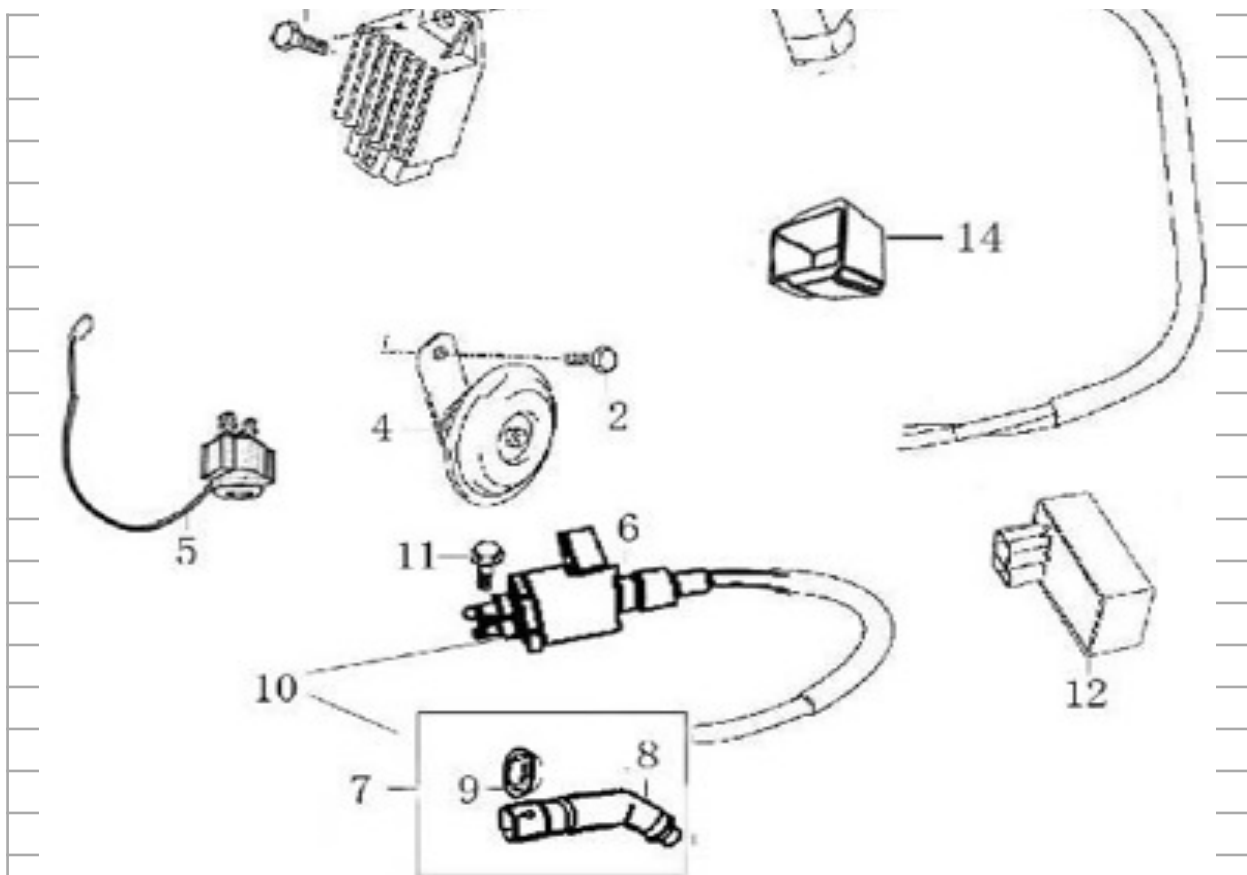

图3
Draft 3

NO.	Part NO.	New NO.	Old NO.	Description	QTY
1	1070401-5	[706094		Wire Harness (Include 2、 16、 AC-6	1
2	2070401-1	[700541	700541	Fuse Box	1
3	1070406	[700318	700318	Ties	5
4	1140401-1	[700319	700319	Lock Set (Cap,without hole)	1
4A	1140401-2	[700572	700572	Lock Set (Cap,with hole)	1
5			700320	Ignition Switch Assy	1
6	9050606012-5	[706104		Flange Bolt, M6×12	1
7	2140401-1	[701805	700322	Cap,Switch	1
8			700323	Key (Foldaway)	2
9	9050606016-5	[706105		Flange Bolt, M6×16	2
10			700324	Cap Assy, Fuel Tank (without hole)	1
10A			700328	Cap Assy, Fuel Tank (with hole)	
11			700325	Lock Set, Seat	1
12			700326	Seat Lock	1
13	2140401-2	[700327	700327	Seat Lock Bracket	1
14	1070403-1	[700590	700544	Positive Pole Cable (850mm/4mm ²)	1
15	2140401-3	[700329	700329	Hooded lock,seat	1
16	2070401-2	[700317	700317	Fuse(15A)	2
17	9050606016-5	[706105		Flange Bolt, M6×16	2
18	1070404-1	[700588	700542	Grounding Cable (430mm/4mm ²)	1
19	1070405	[700589	700543	Cable Assy(Black 500mm, red 370/4	1

图4

Draft 4

NO.	Part NO.	New NO.	Old NO.	Description	QTY
1	1060002-1	[700331	700331	Rectifier (AC-6)	1
2	9050606012-5	[706104		Flange Bolt, M6×12	1
3	1060008-1	[700332	700332	Discharge Resistance (Double)	1
4	1060007-1	[700333	700333	Horn DL127(I E4000113)12V1.5A	1
5	1060006-1	[700334	700334	Starter Relay	1
6	2060005-3	[700335	700335	Ignition Coil	1
7	2060005-4	[700336	700336	Adapter,Hightention	1
8	2060005-5	[700338	700338	Cap , Spark plug	1
9	2060005-6	[700339	700339	Seal ,Spark plug	1
10	1060005-2	[701684	701684	Ignition Coil Assy	1
11	9050606020-5	[703847		Flange bolt, M6×20	2
12	1060003-4	[700340	700340	CDI(45km/h,3.50-10)	1
12A	1060003-5	[700341	700341	CDI(25km/h,3.50-10)	1
13	1060001-1	[700342	700342	Winker Relay	1
14	1060004-1	[701535		Rubber cover, CDI	1