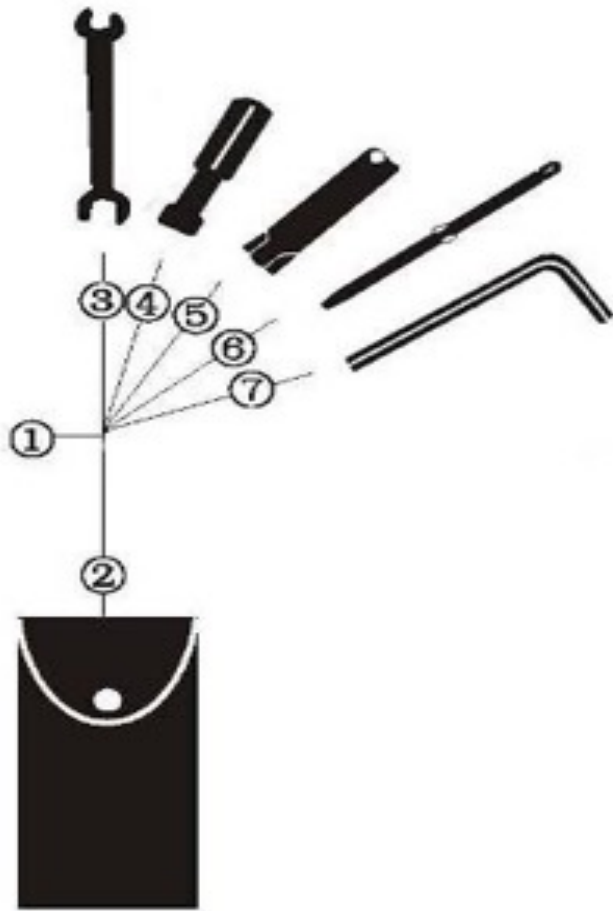

4	2100403-5	[701819	700502	Brake Shoes Set, Rear Brake (φ110	1
5	2100403-6	[701820	700503	Return Spring, Brake Shoes	2
6	2100403-7	[701821	700504	Camshaft, Rear Brake	1
7				ce	1
8					1
9					1
10					1
11				Brake,assy	1
12				,10)	1

图2
Dra

NO.	Part NO.	New NO.	Old NO.	Description	QTY
1	1210008-2	[701823		Tools Assy (4stroke)	1
2				Tools Bag	1