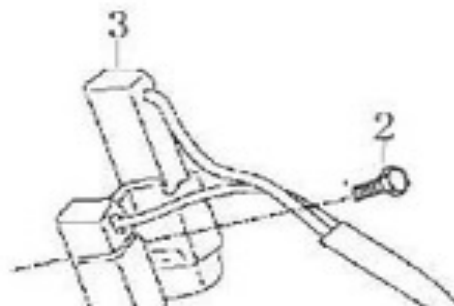

NO.	Part NO.	New NO.	Old NO.	Description	QTY
1	1070401-5	[706094		Wire Harness (Include 2、 16、 AC-6	1
2	2070401-1	[700541	700541	Fuse Box	1
3	1070406	[700318	700318	Ties	5
4	1140401-1	[700319	700319	Lock Set (Cap,without hole)	1
4A	1140401-2	[700572	700572	Lock Set (Cap,with hole)	1
5			700320	Ignition Switch Assy	1
6	9050606012-5	[706104		Flange Bolt, M6×12	1
7	2140401-1	[701805	700322	Cap,Switch	1
8			700323	Key (Foldaway)	2
9	9050606016-5	[706105		Flange Bolt, M6×16	2
10			700324	Cap Assy, Fuel Tank (without hole)	1
10A			700328	Cap Assy, Fuel Tank (with hole)	
11			700325	Lock Set, Seat	1
12			700326	Seat Lock	1
13	2140401-2	[700327	700327	Seat Lock Bracket	1
14	1070403-1	[700590	700544	Positive Pole Cable (850mm/4mm²)	1
15	2140401-3	[700329	700329	Hooded lock,seat	1
16	2070401-2	[700317	700317	Fuse(15A)	2
17	9050606016-5	[706105		Flange Bolt, M6×16	2
18	1070404-1	[700588	700542	Grounding Cable (430mm/4mm²)	1
19	1070405	[700589	700543	Cable Assy(Black 500mm, red 370/4	1

图4

Draft 4