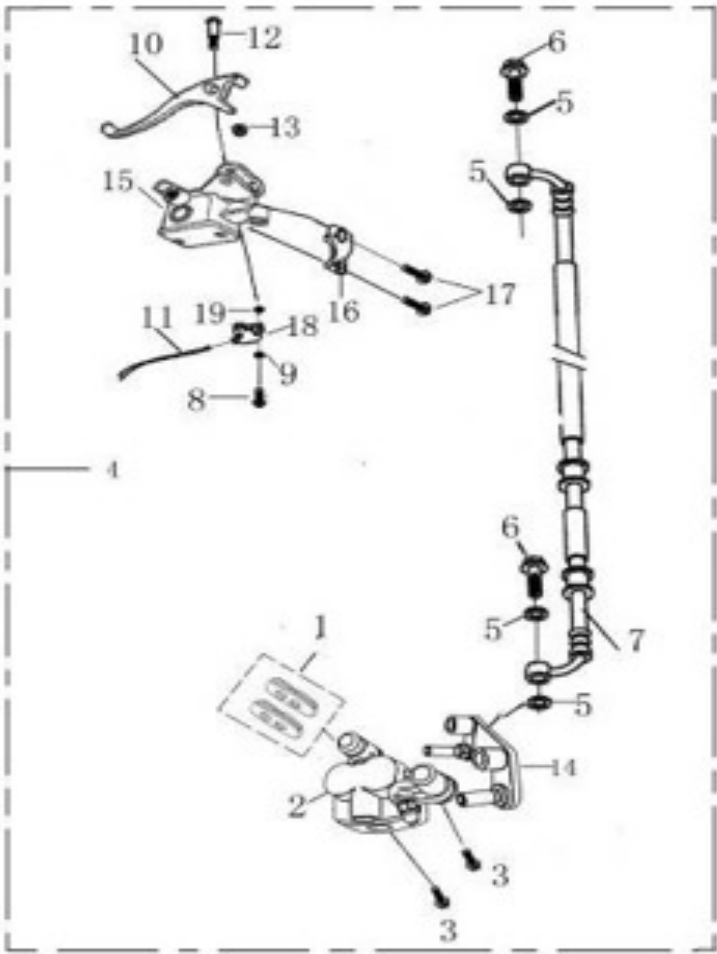

3				ded Spanner 10-12	1
4				ded Screw DriverSocket	1
5				Socket	1
6				ded Screw Driver	1
7				Spanner	1
8					1

图2
Dra

力器(双泵)

NO.	Part NO.	New NO.	Old NO.	Description	QTY
1	2090404-2	[700526	700526	Brake Plate Assy	1
2	2090404-4	[701893	700525	Caliper Comp, Front Brake (Double	1
3	9050608030-5	[706114		Flange Bolt, M8×30	2
4	1090404-4	[706526		Front Hydraulic Brake System (Doub	1
5	2090404-9	[700845	700845	Copper Washer	4
6	2090404-10	[700844	700844	Connect Bolt, Hose, Front Brake	2