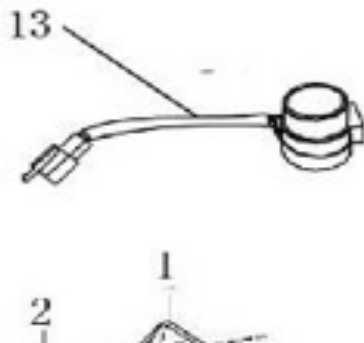

图3
Draft 3

NO.	Part NO.	New NO.	Old NO.	Description	QTY
1	1070401-5	[706094		Wire Harness (Include 2、 16、 AC-6	1
2	2070401-1	[700541	700541	Fuse Box	1
3	1070406	[700318	700318	Ties	5
4	1140401-1	[700319	700319	Lock Set (Cap,without hole)	1
4A	1140401-2	[700572	700572	Lock Set (Cap,with hole)	1
5			700320	Ignition Switch Assy	1
6	9050606012-5	[706104		Flange Bolt, M6×12	1
7	2140401-1	[701805	700322	Cap,Switch	1
8			700323	Key (Foldaway)	2
9	9050606016-5	[706105		Flange Bolt, M6×16	2
10			700324	Cap Assy, Fuel Tank (without hole)	1
10A			700328	Cap Assy, Fuel Tank (with hole)	
11			700325	Lock Set, Seat	1
12			700326	Seat Lock	1
13	2140401-2	[700327	700327	Seat Lock Bracket	1
14	1070403-1	[700590	700544	Positive Pole Cable (850mm/4mm ²)	1
15	2140401-3	[700329	700329	Hooded lock,seat	1
16	2070401-2	[700317	700317	Fuse(15A)	2
17	9050606016-5	[706105		Flange Bolt, M6×16	2
18	1070404-1	[700588	700542	Grounding Cable (430mm/4mm ²)	1
19	1070405	[700589	700543	Cable Assy(Black 500mm, red 370/4	1

图4

Draft 4

NO.	Part NO.	New NO.	Old NO.	Description	QTY
1	1060002-1	[700331	700331	Rectifier (AC-6)	1
2	9050606012-5	[706104		Flange Bolt, M6×12	1
3	1060008-1	[700332	700332	Discharge Resistance (Double)	1
4	1060007-1	[700333	700333	Horn DL127(I E4000113)12V1.5A	1
5	1060006-1	[700334	700334	Starter Relay	1
6	2060005-3	[700335	700335	Ignition Coil	1
7	2060005-4	[700336	700336	Adapter,Hightention	1
8	2060005-5	[700338	700338	Cap , Spark plug	1
9	2060005-6	[700339	700339	Seal ,Spark plug	1
10	1060005-2	[701684	701684	Ignition Coil Assy	1
11	9050606020-5	[703847		Flange bolt, M6×20	2
12	1060003-4	[700340	700340	CDI(45km/h,3.50-10)	1
12A	1060003-5	[700341	700341	CDI(25km/h,3.50-10)	1
13	1060001-1	[700342	700342	Winker Relay	1
14	1060004-1	[701535		Rubber cover, CDI	1